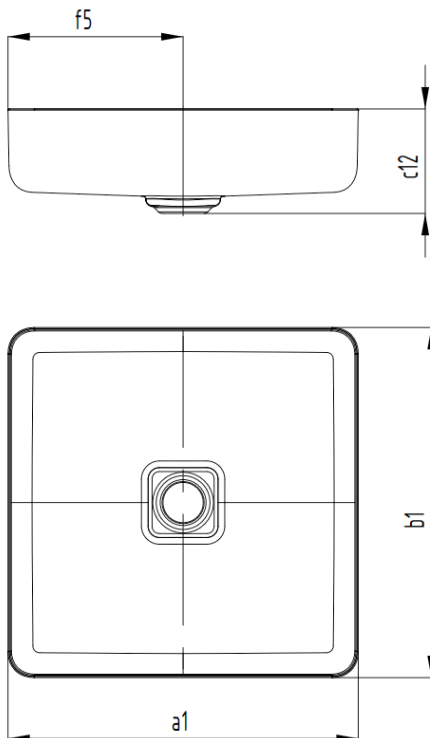

Brand : KALDEWEI, Germany  
 Name : Miena 3184 Washbowl  
 Item Code : 9095 0600 3001  
 Designer : Anke Solomon  
 Color / Finish: Alpine White  
 Dimensions : Overall (LxWxH in cm)  
 40 x 40 x 11.9cm

**Product info:**

- With easy clean finish
- Enamelled on both sides
- Kaldewei Steel Enamel

**Add-on:**

- 1 x 9095 0000 0001 free-flow waste

Model No.	3184	
External length	a1	400
Internal length	a5	392
External width	b1	400
Internal width	b5	392
Distance basin surface to bottom edge of waste hole	c12	119
Distance outer edge to centre of waste hole	f5	200
Weight of the enamelled washbasin in kg		8,92